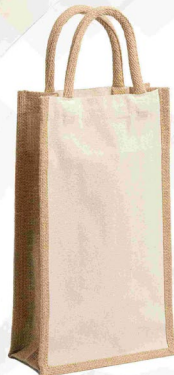

- Size: 11x35x10cm
- Materia: Jute and cotton

Jute and cotton bag

#EH7500

Double compartment and reinforced handles. Perfect for two bottles.

- Size: 20x10x35cm
- Materia: Jute and cotton

Packable crossbody bag

#EH7501

It has a zippered top and a handy snap pouch, so you can fold it up and take it with you wherever you go.

- **Size:** 12x13.5x4.5Inch
- **Size(pouch):** 5.5x7Inch
- **Materia:** 210D Ripstop

Cooler bag