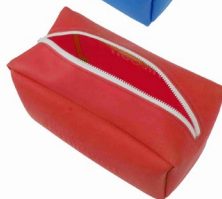

Silicone Bag

#EH4244

Size: 22 * 11 * 11 cm

Material: Silicone

String Bag

#EH4245

Size: 42 * 34 cm

Material: RPET