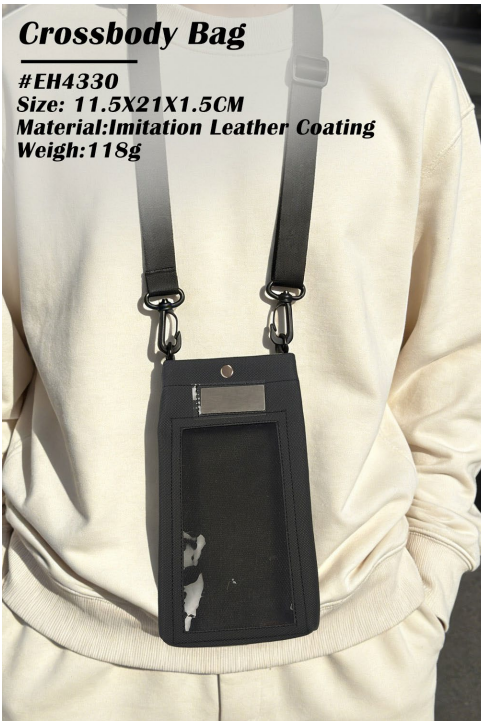

Crossbody Bag

#EH4330

Size: 11.5X21X1.5CM

Material:Imitation Leather Coating

Weigh:118g