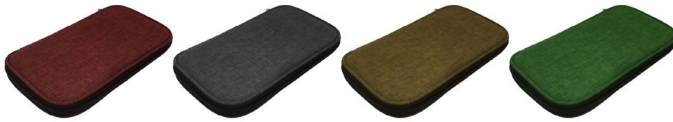

#EH4192

Size: 23 * 18 cm

Material: 600D Shining

RFID Digital Bag

#EH4193

Size: 22 * 13 * 2.5 cm

Material: 300D Heathered

Tote Bag