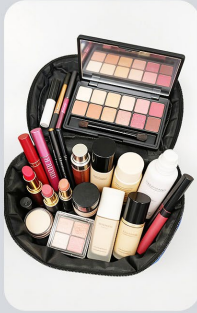

Handbag

#EH4317

Size:22x14x15cm

Material:300T Quilted fabric

Weigh: 79g