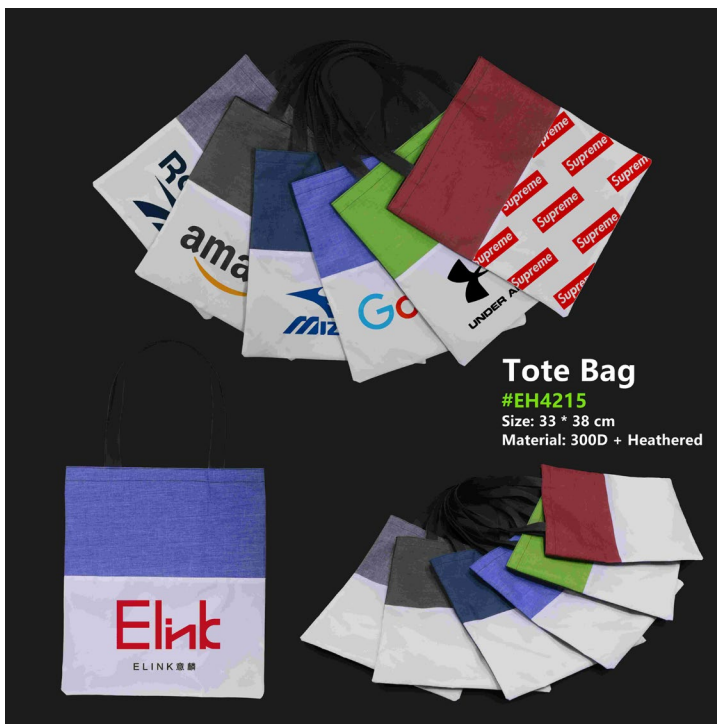

#EH4204

Size: 38.1x31.1x12.85cm

Material: Cardboard

Airtight Gag

#EH4205

Size: 12.5 * 18 cm

Material: EVA

Mini String Bag

#EH4206

Size: 7 * 3.5 inch

Material: Polyester

String Bag

#EH4214

Size: 37 * 44 cm

Material: 300D + Mesh Cloth

Tote Bag

#EH4215

Size: 33 * 38 cm

Material: 300D + Heathered

String Bag

#EH4216
 Size: 33 * 42 cm
 Material: 300D + 210D

Cosmetic Bag

#EH4217
 Size: 22 * 18 cm
 Material: EVA + PE bubble wrap

Pencilcase