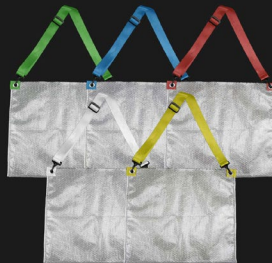

Tote Bag

#EH4194

Size: 48 * 42 cm

Material: Bubble Wrap