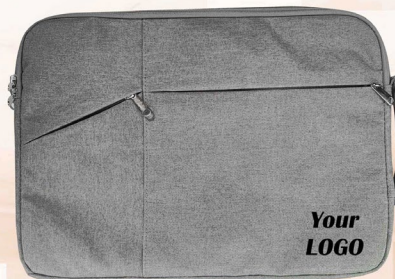

Laptop Bag **#EH7518**

- **Size: 40x30x3.5 cm**
- **Material: 300D Cationic Rpet + Crystal Super Soft**