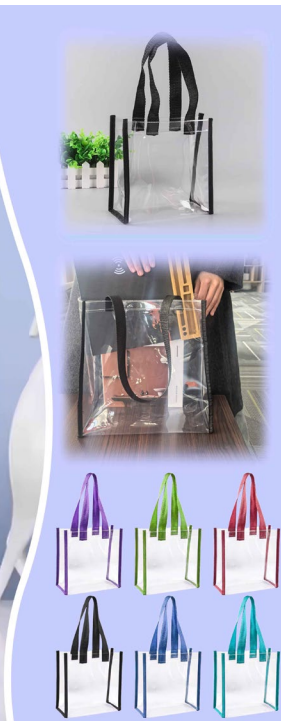

Size : 44.5x35x14cm

Material: Recycled Nylon mesh

Chest Bag

#EH7717

Size : 19x14x4.6cm

Material: Soft PU

Fashion Portable Style Shoulder Bag
#EH7718

- Size: 23x16x7.5 inch
- Material: PU Leather+EVA

Clear Tote Bag
#EH7719
Size: 30x30x16.5cm
Material: EVA

Clear Tote Bag
#EH7720
Size: 48x33x17cm
Material: EVA

Magnetic absorption nano pack
#EH7721

- **Size: 12x7x0.4cm**
- **Material: leather**

Lunch bag