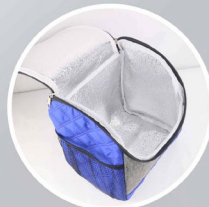

Cooler Bag

#EH7433

Size: 26*21.5*21cm

Materia: 300d cationic

+QUILTED fabric

+2mm Foil Laminated PE Foam