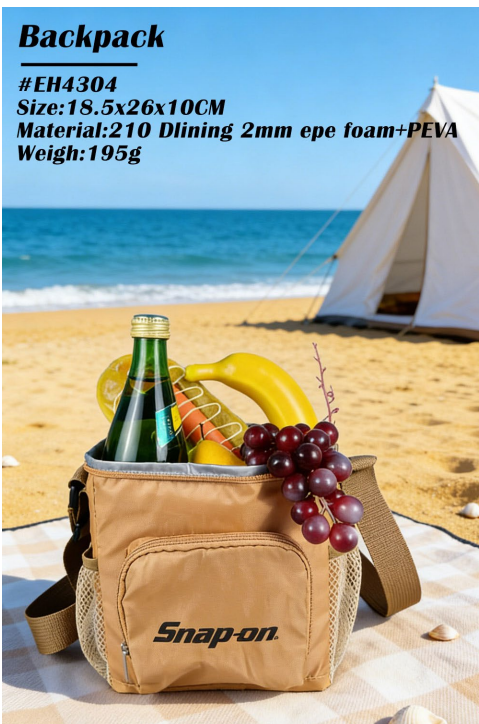

#EH4302

Material:pu

size:11x14.8x1cm

weight: 59g

RFID Protection

Insulated Cooler Bag with Hemp-Look Fabric

#EH4307
Size:34.5x39.5x13cm
Material:with Hemp-Look
Fabric+3mm epe+PEVA
Weight:148g

Portable Umbrella Pouch