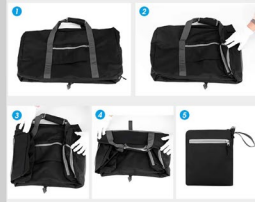

**Multifunctional duffel bag
#EH7727**

- Size: 52 x 26 x 25cm
- Material: Imitation Skin film

Backpack **#EH7728**

- **Size: 40x49x12cm**
- **Round pouch Dia: 7.3x1.7cm**
- **Material: Water Proof Nylon**