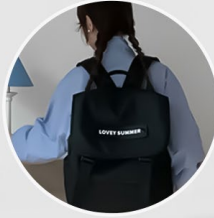

Cross bag

#EH4269

Size: 29x13x5.5cm

Material: 240T Polyester Pongee

Color customization

Backpack
#EH4271

Size: 39x33x11cm
Material: Soft pu leather

Color customization