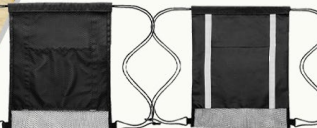

Reflective strip