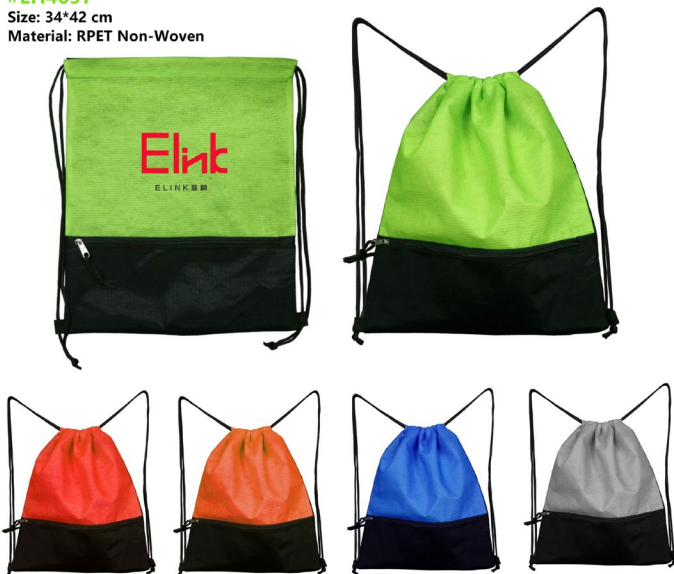

Drawing Backpack

#EH4097

Size: 34*42 cm

Material: RPET Non-Woven