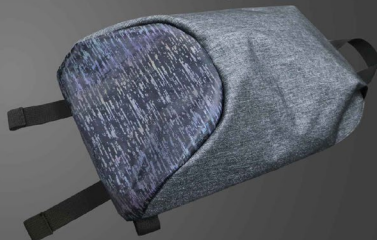

Backpack

#EH4172

Size: 40*23*14 cm
Material: 300D+ Colorful Reflective