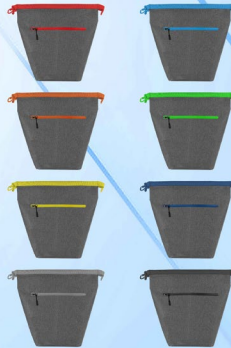

Suitable for multiple scenarios

Intelligent Cooler Backpack Outdoor
Keeps Food and Drinks Hot or Cold

**Backpack
#EH7610**

- Size: 43x33x11 cm
- Material: 300D

**Handbag
#EH7611**

- Size: 44x34x17cm
- Material: 300D

**Outdoor Beach Toys Storage Bag
#EH7612**

- Size: (Fold)13x13x4/40x28cm
- Material: 210d+Grid

Foldable storage

Magnetic Bottle Bag #EH7615

- Size: 24.5x11.2 x 14.7cm
- Material: 900D PU Membrane

Back magnetic attraction