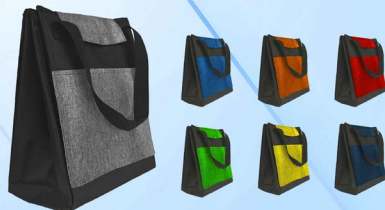

Reflective drawstring bag #EH7582

- Size: 44x34cm
- Material: Rpet 300D+Rpet 600D

Foldable picnic mat ice pack #EH7583

- Size: (Ice pack)31x22x17cm
  (Mat)68.5x68.5cm
- Material: 300D+600D+PVEA