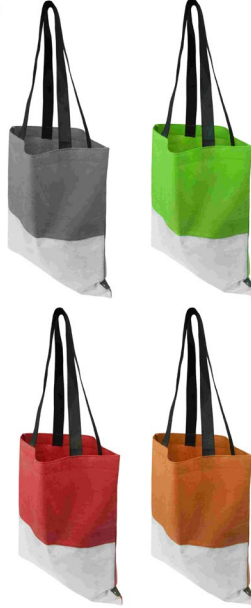

Tote Bag

#EH4246

Size: 33 * 38 cm

Material: RPET