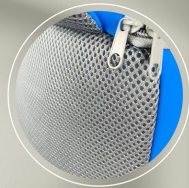

Size:40x28.5x16.5cm

Material: water proof Nylon

Composite:280g

Waist Wrap

#EH4290

Size:35x11CM

Material:Lycra

Weigh: 48g