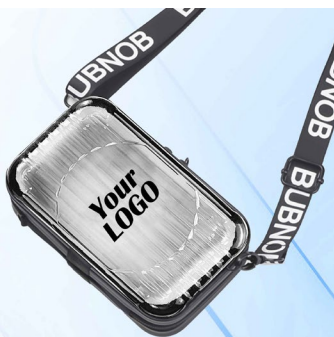

● Material: Leather

Color customization

Backpack
#EH7558

- Size: 43.5x30x15cm
- Material: PU Leather

Cycling Sling Bag
#EB7559

- Size: 12*12*23.5cm
Material: PC Artificial Leather Film
weight: 167G

Backbag
#EH7560

- Size: 52x30x11cm
- Material: PU Leather

Handheld Bag
#EH7561

- Size: 39x16x21cm
- Material: PU Leather

Folding storage box
#EH7563

- Size: 50x32.5x28cm
- Material: 600D+210D

Cosmetic bag
#EH7565

- Size: 23x12x11cm
- Material: PU Leather

Transparent crossbody bag #EH7566

- Size: 18x11x6cm
- Material: PET+ Polyester

The Single Shoulder Bag #EH7567

- Size: 28x22x5cm
- Material: PU Leather

Silicone change bag
#EH7573

- Size: 9x2.5cm
- Material: Silicone