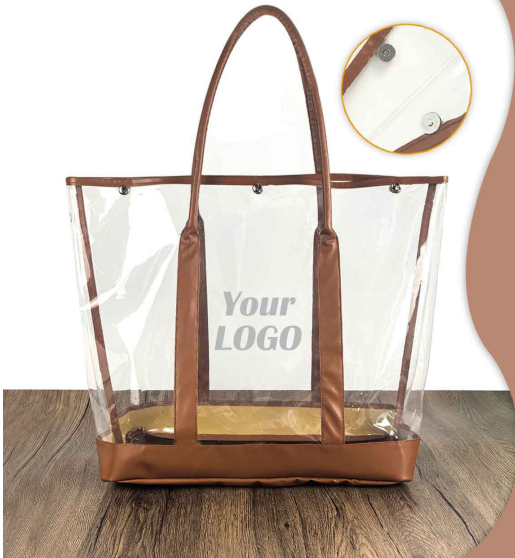

Size :11x8.5x4cm

Material : PU Leather OR

Water Proof Nylon+Zinc Alloy Pothook

Waterproof High Quality Fireproof Document Bag #EH7715

- Size: 13x10 inch
- Material: Fibreglass

Polyester Mesh Shopping Bag

#EH7716

Size : 44.5x35x14cm

Material: Recycled Nylon mesh

Chest Bag

#EH7717

Size : 19x14x4.6cm

Material: Soft PU

Fashion Portable Style Shoulder Bag
#EH7718

- Size: 23x16x7.5 inch
- Material: PU Leather+EVA

Clear Tote Bag
#EH7719
Size: 30x30x16.5cm
Material: EVA

Clear Tote Bag
#EH7720
Size: 48x33x17cm
Material: EVA

Magnetic absorption nano pack
#EH7721

- **Size: 12x7x0.4cm**
- **Material: leather**

Lunch bag