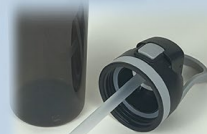

Capacity : 24 oz

Elink
ELINK 爱联

STAINLESS STEEL TUMBLER

#ED6332

Size: 22*φ9cm

Weight: 25oz

Materia: PP+Stainless steel

Elink
ELINK 爱联