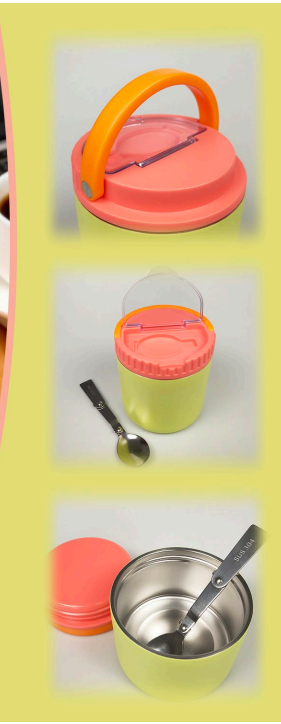

4TH Floor ,Chaoping Building,

Yinzhou District, Ningbo 315104 China

NINGBO ELINK IMPORT EXPORT CO.,LTD

Elink
ELINK 意麟

Stainless Steel Tumbler

#ED6323

Size: 7.2*9*24cm

Material: Stainless steel

Capacity: 750ML

Weight: 420g

Stainless Steel tumbler

#ED6325

Size: 11*10cm

Material: Stainless steel

Weight: 330g

Stainless Steeltumbler

#ED6324

Size.11*12cm

Material: Stainless steel

Weight:370g

Stainless steel tumbler

#ED6268

Size: 25.7*6.5cm

Material: Stainless steel+Tritan+PP