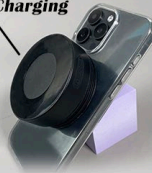

Magnetic
Wireless Charging