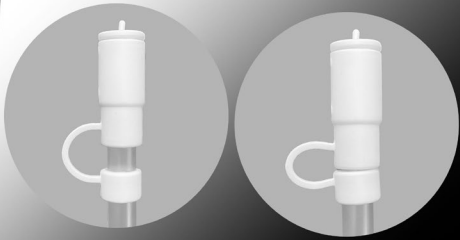

Capacity: 24oz

Materia: Stainless steel+PP+Silicone

Straw tip cover

#ED6377

Size:14*14*44mm

Material:silicone

Thermos

#ED6383