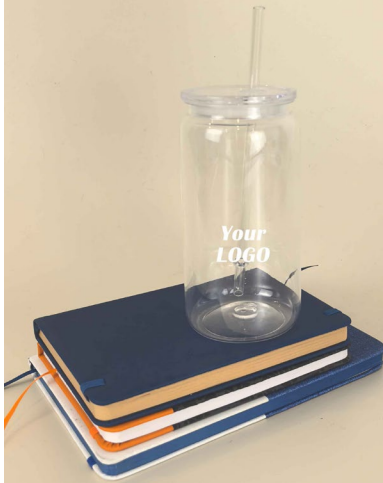

Juice Mug

#ED6540

Size : H15.3x dia 7.7cm

Material: AS

Capacity: 17oz