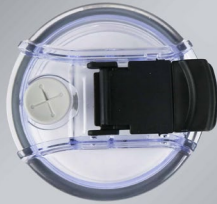

Elink
ELINK 爱联

STAINLESS STEEL TUMBLER

#ED6333

Size: 23*φ12cm

Weight: 30oz

Materia: PP+Stainless steel

Elink
ELINK 爱联

STAINLESS STEEL TUMBLER

#ED6329

Size: 16*φ8.6cm

Weight: 17oz

Materia: PP+Stainless steel