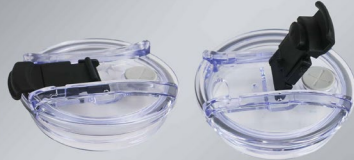

#ED6339

Size: 25*φ7.5cm

Weight: 27oz

Materia: Bamboo+Glass

Elink
ELINK 爱琳

Glass bottle
#ED6338
Size: 24*φ6.5cm
Weight: 18oz
Materia: Glass+Stainless steel

Elink
ELINK 爱琳

STAINLESS STEEL TUMBLER
#ED6340
Size: 18*φ12.5cm
Weight: 50oz
Materia: Stainless steel+PP