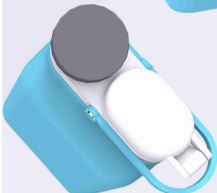

Size:8*8*17.5cm

Material:Glass + PP

Foldable Silicone Bottle

#ED6165

Size:21*8.5*6cm

Material:Silicone + ABS

Patent pending by Elink

Glass Cup