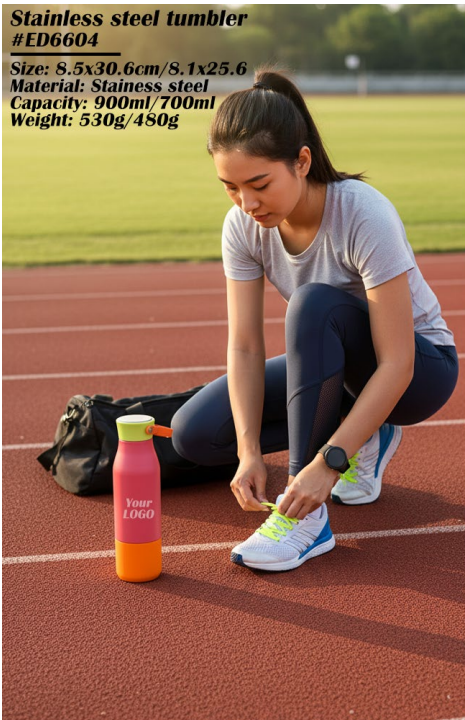

Ceramic Cup

#ED6597

Size:14.6x10.1*11cm

Material: Ceramic

Weigh:522g

Ceramic Cup

#ED6595

Size:13*9.2*18cm