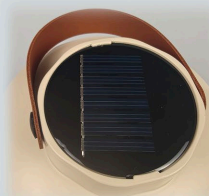

Capacity: 1200mah

Type-C Charging

Seat Belt Cutter

Flashlight
#EF5218-1
Size: 17.5*6.3*4.5cm
Material: ABS
Weight: 112g
Capacity: 1200mah

noctilucent

Seat Belt Cutter

SolarCampingLantern
#EF5205
Size: 11*11*17.5cm
Material: PS+PP
Weight: 250g