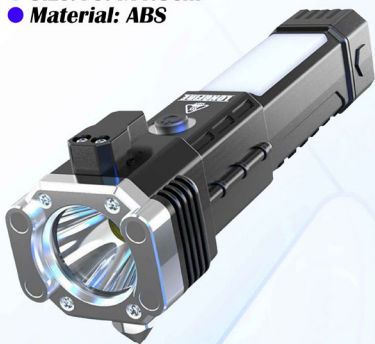

Portable flashlight #EF5124

- Size: 6x4.2cm
- Material: ABS

Portable flashlight

#EF5121

- Size: 6.9x1.7cm
- Material: PC

Multi functional flashlight

#EF5118

- Size: 16.4x4.8cm
- Material: ABS