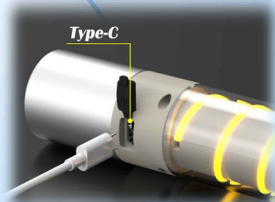

Flashlight #EF5117

- Size: 17x3.5cm
- Material: ABS+PC