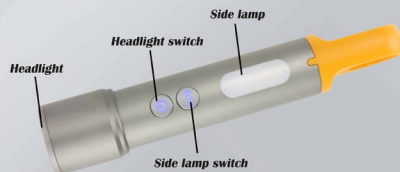

Elink
ELINK 品牌

Multifunctional Flashlight

#EF5066

Size: 15(24)*9cm

Materia: PP

Elink
ELINK 品牌

Multifunctional Flashlight

#EF5063

Size: 16.5(17.5)*3.3cm

Materia: ABS+Al

Color changing lampshade