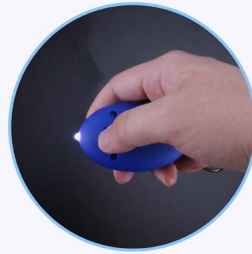

Elink
ELINK 品牌

Emergency lighting alarm

#EF5058

Size: 7.5*4.5*3cm

Material:ABS