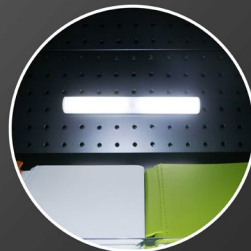

Magnetic Induction Lamp

#EF5059

Size: 19.7*9.3*2.8cm

Material: ABS

Switching mode: Constant light switch and human body sensing switch