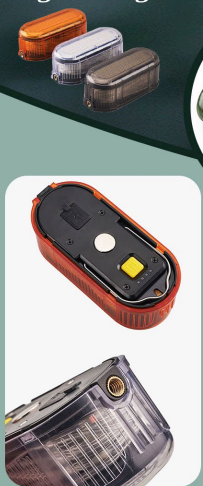

Multi-Function Ambient
Camping Lantern

#EF5270
Size: 124*46*55mm
Material: ABS
Weight: 175g