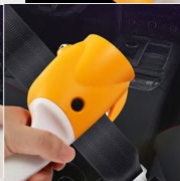

Material: PP

Normally on mode

Candle flashing mode

Electronic Candle Atmosphere Lamp

#EF5039

Size: Dia 7.6 * H 11.5 cm

Material: PP

Electronic Candle Atmosphere Lamp