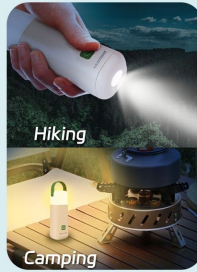

#EF5270
Size: 124*46*55mm
Material: ABS
Weight: 175g

Portable Night Light

#EF5263

Size:46*46*135mm

Material:PP

Weigh:80g

COB Belt Light

#EF5259