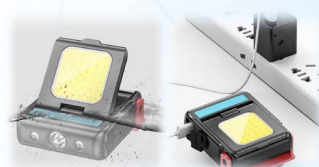

Cycling warning light #EF5100

- Size: 4x3x2cm
- Material: ABS

Outdoor emergency lighting #EF5098

- Size: 5.7x4.5x2.5cm
- Material: ABS

Waterproof

Type-c Charging

Wave your hand to control the switch

4 types of light switching