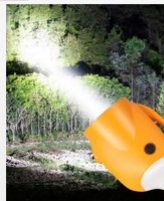

Material: PP

Normally on mode

Candle flashing mode

Electronic Candle Atmosphere Lamp

#EF5039

Size: Dia 7.6 * H 11.5 cm

Material: PP

Electronic Candle Atmosphere Lamp