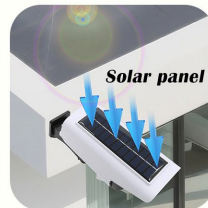

Solar Wall Light

#EF5145

Size: 17.5*8*13.6cm

Battery: 1200mAh

Material: ABS+PP+PS

Weigh: 240g