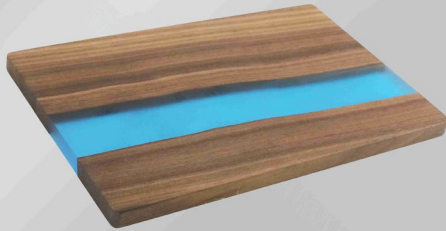

Stainless Steel Block

#EC2161

Size: 2.7 * 2.7 * 2.7 cm

Material: 304 Stainless Steel

Magnetic cup sleeve
#EC2164

- Size: 7x7x2.5cm
- Material: Neoprene+Magnet+Leather

Strong suction force

Ice-tray
#EC2162

- Size: 25x12x2.5cm
- Material: Silicone

Elink
ELINK 艺林

Chopping board
#EC2159
Size: 20*13*1cm
Materia: Resin+Wood

Elink
ELINK 艺林

Coaster
#EC2158
Size: 9*9*0.8cm
Materia: Resin+Wood

Elink
ELINK

Wine bottle opener