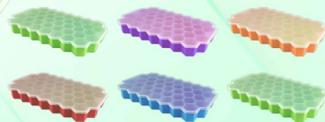

Cutting board set #EC2172

- Size: 26x15x1cm
- Material: PP+Bamboo

Fries Sealing Clip
#EC2165

- Size: 11.2x7.2x3.4cm
(Clip)10x1.4x1.2cm
- Material: PP

Blade Combination
Fruit Vegetable grater
#EC2167

- Size: 21x5.2cm
- Material: ABS
+Stainless steel

Ice Cubes Maker #EC2166

- Size: 9.2x9.2x8cm
- Material: ABS +Silicone

Red wine bottle sleeve #EC2168

- Size: 30x10cm
- Material: LYCRA

Multi functional barbecue tools #EC2163

- Size: 27x9x2cm
- Material: Iron+Cork+Silicone

Stainless Steel Block

#EC2161

Size: 2.7 * 2.7 * 2.7 cm

Material: 304 Stainless Steel

Magnetic cup sleeve
#EC2164

- Size: 7x7x2.5cm
- Material: Neoprene+Magnet+Leather

Strong suction force

Ice-tray
#EC2162

- Size: 25x12x2.5cm
- Material: Silicone

Elink
ELINK 艺林

Chopping board
#EC2159
Size: 20*13*1cm
Materia: Resin+Wood

Elink
ELINK 艺林

Coaster
#EC2158
Size: 9*9*0.8cm
Materia: Resin+Wood

Elink
ELINK

Wine bottle opener