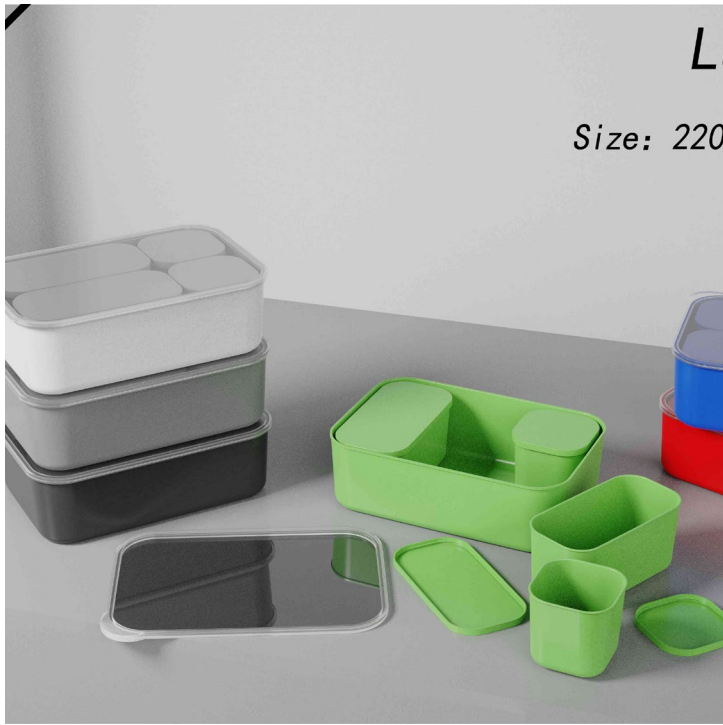

Elink
ELINK 宜联

Bamboo tableware

#EC2116

Size: 16*5*2.5cm

Materia: Bamboo+RPP

Elink
ELINK 宜联

Meat Grinder

#EC2114

Size(Short): 8.9*10.5*8.5cm

Size(Long): 8.9*10.5*12cm

Materia: ABS+PS

Stainless steel

Meat Grinder

#EC2113

Size(Short): 8.9*10.5*8.5cm

Size(Long): 8.9*10.5*12cm

Materia: ABS+PS

Stainless steel

L

Size: 220

Elink
ELINK 爱琳

Pizza Knife
#EC2111
Size: 19.5*6.5*1.5cm
Materia: Bamboo+Iron

Elink
ELINK 爱琳

Ceramic Cheese Plate