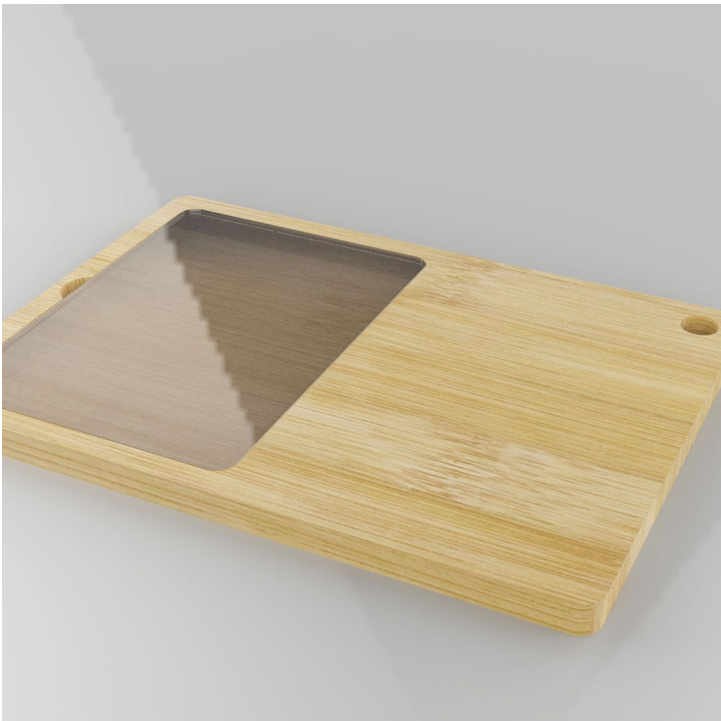

Measure Spoon

#EC2014

Size: 9.2 * 23 * 5 cm

Material: ABS