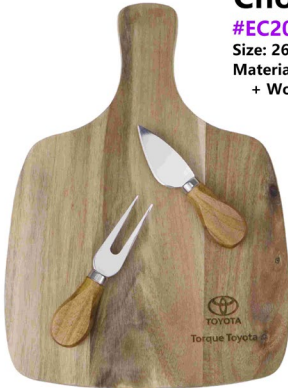

Stainless Steel Pot

#EC2041

Size: Dia 14 * H 6.5 cm

Material: Stainless Steel

Barbecue Rack

#EC2042

Size: 50 * 4.5 * 4 cm

Material: Stainless Steel + Wood

Pizza Cutter

#EC2043

Size: 8.5 * 7.5 * 1.1 cm

Material: Bamboo + Stainless Steel

Chopping Board Set

#EC2036

Size: 26 * 34 * 3 cm

Material: Corrugated paper
+ Wood + Stainless Steel

Pizza Cutter

#EC2037

Size: 10.3 * 22 * 2 cm

Material: PP + Bamboo + Stainless Steel

Measuring Spoon Set

#EC2038

Size: 7.5 * 21.3 * 6 cm

Material: PP