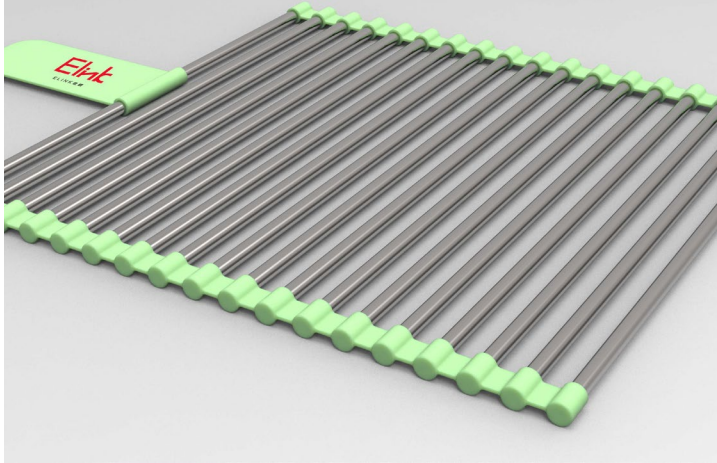

I-up Dish Drying Rack

040

15 * 44 cm

Material: Stainless Steel + LDPE