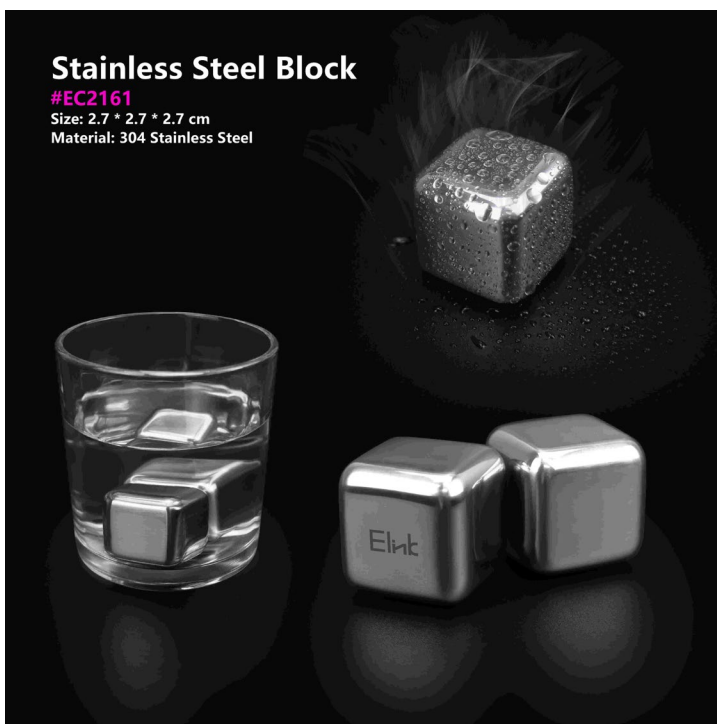

Cutting board set #EC2172

- Size: 26x15x1cm
- Material: PP+Bamboo

Fries Sealing Clip
#EC2165

- Size: 11.2x7.2x3.4cm
(Clip)10x1.4x1.2cm
- Material: PP

Blade Combination
Fruit Vegetable grater
#EC2167

- Size: 21x5.2cm
- Material: ABS
+Stainless steel

Ice Cubes Maker #EC2166

- Size: 9.2x9.2x8cm
- Material: ABS +Silicone

Red wine bottle sleeve #EC2168

- Size: 30x10cm
- Material: LYCRA

Multi functional barbecue tools #EC2163

- Size: 27x9x2cm
- Material: Iron+Cork+Silicone

Stainless Steel Block

#EC2161

Size: 2.7 * 2.7 * 2.7 cm

Material: 304 Stainless Steel

Magnetic cup sleeve
#EC2164

- Size: 7x7x2.5cm
- Material: Neoprene+Magnet+Leather

Strong suction force

Ice-tray
#EC2162