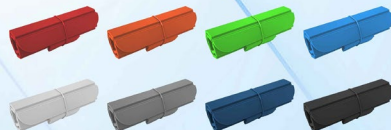

Rectangular Floor Mat: 79*50*0.2cm

Oval Floor Mat: 79*50*0.2cm

Material: Silicone Diatomite

Foldable Cutting Board

#EC9079

● Size: 26.1x14x0.35cm

(Fold) 4.3x14.5cm

● Material: Silicone