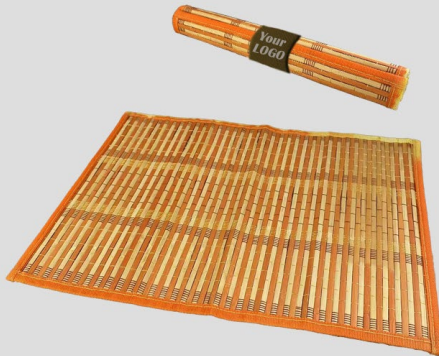

#EC2152

Size: 20x13.5x5.2cm

Material: PP/silicone

Weigh: 362g

Bamboo table mats **#EC2147**

Size: 44X33cm

Material: Bamboo+Polyester

Weight: 106g

Bamboo table mats **#EC2148**

Size: 42.5X30cm

Material: Bamboo+Polyester

Weight: 130g

Double-layer glass lunch box #EC2149

Size:21x16x10cm

Material:Glass+PP

Weight:850g