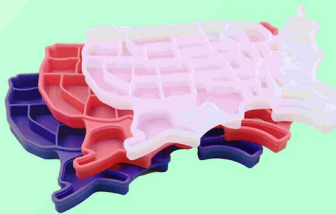

US MAP Silicone ICE CUBE

#EC2105

Size: 23*16*2cm

Material: Silica gel