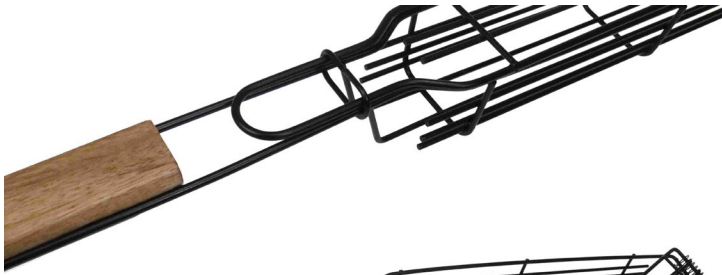

Barbecue Rack

#EC2042

Size: 50 * 4.5 * 4 cm

Material: Stainless Steel + Wood

Pizza Cutter

#EC2043

Size: 8.5 * 7.5 * 1.1 cm

Material: Bamboo + Stainless Steel