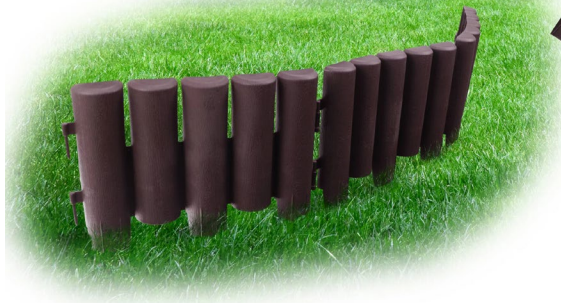

Combined Fence

#EOT7224

Size: 28 * 23.5 * 2.4 cm * 3 pcs

82 cm/set

Material: PP