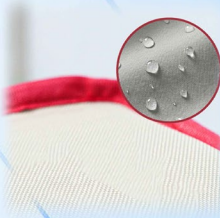

Outdoor Camping Chair #E07514

- Size: 27x23x26/(Fold)21x11x5cm
- Material: Oxford+Iron