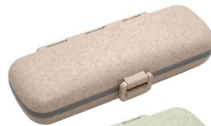

Material: Microfiber

Wheat Straw Pill Box

#EOT7054

Size: 13.5*5*3 cm

Material:
Wheat Straw bio-degradable + PP

Cooling Towel

#EOT7055

Size: 30*80 cm