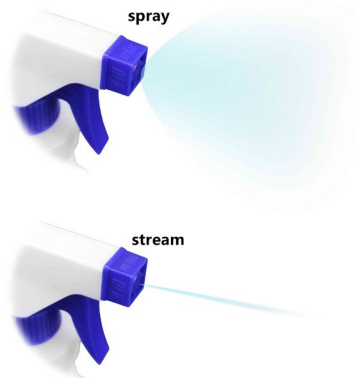

Sprinkling Pot

#EOT7138

Size: 9 * 9 * 30 cm / 900 ml

Material: PP + PE