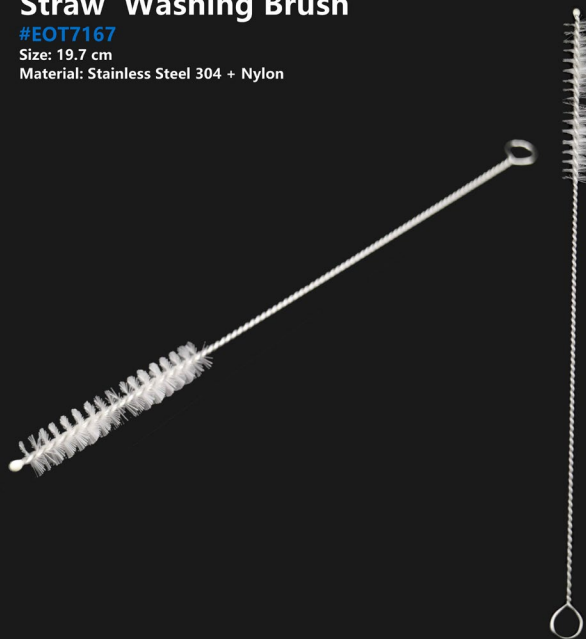

Straw Washing Brush

#EOT7167

Size: 19.7 cm

Material: Stainless Steel 304 + Nylon