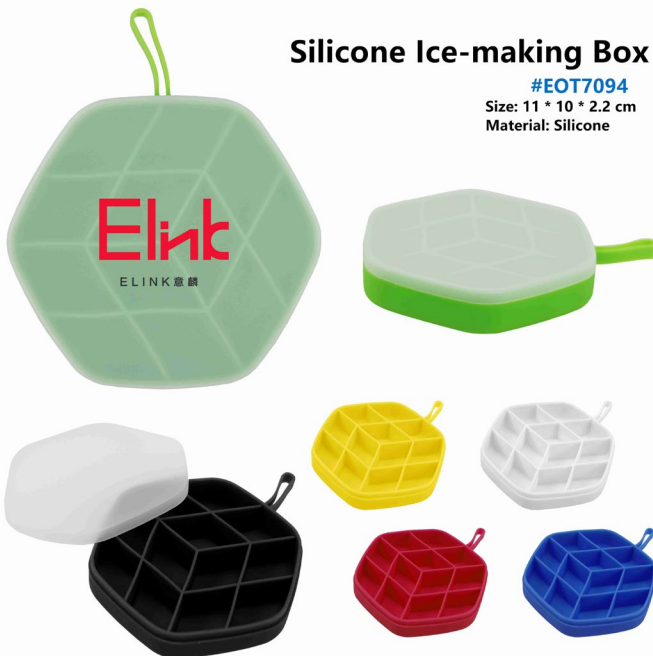

Material: Silicone

Baking Mold

#EOT7100

Size: 17 * 17 * 2 cm

Material: Silicone

Children's Plate

#EOT7098

Size: 21.5 * 17.5 * 2.8 cm

Material: Silicone

Triangular Scarf

#EOT7095

Size: L 80 / 58 / 58 cm

Material: Polyester

Kitchen Basket

#EOT7093

Size: 12.5 * 7.5 * 10 cm

Material: PP

Chopsticks Holder

#EOT7096

Size: Dia 11 * H 18 cm

Material: PP + PC + Diatom mud

Silicone Ice-making Box

#EOT7094

Size: 11 * 10 * 2.2 cm

Material: Silicone

Pet Licking Pad

#EOT7091

Size: 17 * 14.5 * 1 cm

Material: Silicone + Metal Buckle

Collapsible Pets Bowl

#EOT7089

Size: Dia 18.5 H 2 / 8 cm