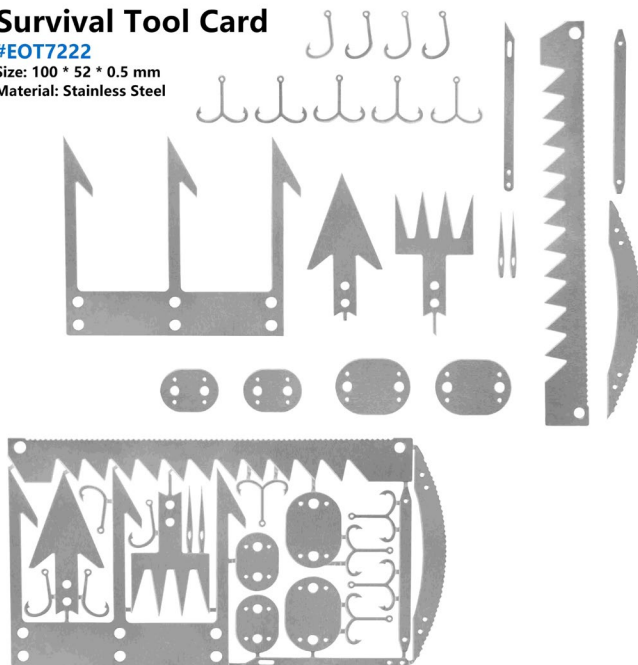

Silicone sealing sleeve set

#EOT7227

Size: 6 cm / 9.5 cm / 12.5 cm

Material: Silicone

Survival Tool Card

#EOT7222

Size: 100 * 52 * 0.5 mm

Material: Stainless Steel