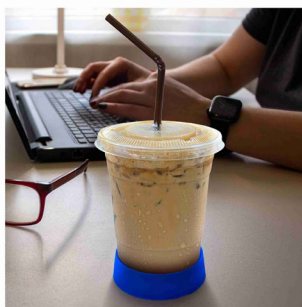

#EOT7380

Size: 123 * 150 cm

Material: Felt Fabric + RPET polyester

Desktop Cup Holder

#EOT7382

Size:

Material: Silicone

Waffle Towel