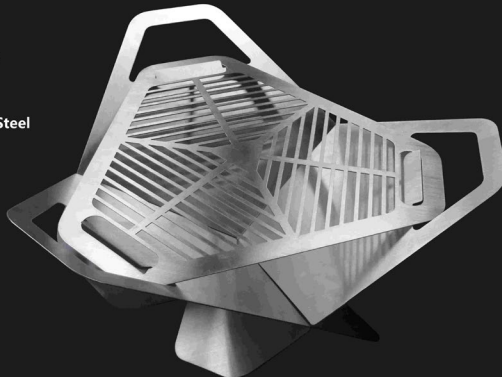

Material: PP

Barbecue

#EOT7256

Size: 40 * 45 cm

Material: Stainless Steel

Shoe Storage Box

#EOT7255

Size: 34 * 22 * 16 cm

Material: Corrugated board + 210D + Mesh cloth

Lunch Box

#EOT7257

Size: 17.5 * 12 * 6 cm

Material: Aluminum + Bamboo
+ Silicone

Tissue Box with Phone Holder

#EOT7252

Size: 20 * 14.5 * 9.5 cm