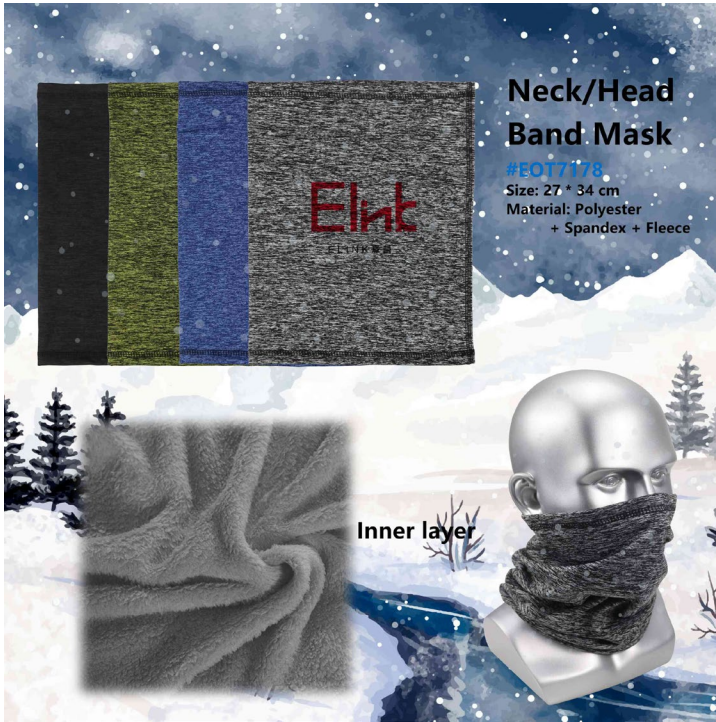

Bottle brush

#EOT7175

Size: Dia 5 / H 30 cm

Material: Sponge + PP