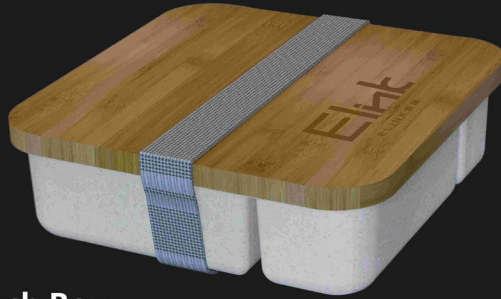

Protein powder portable can

#EOT7235

Size: Dia 5 * H 8 cm

Material: PP

Lunch Box

#EOT7232

Size: 19 * 19 * 6.5 cm

Material: PLA + Bamboo + TPE