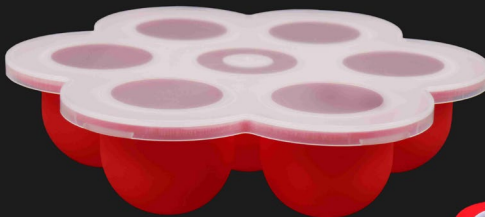

Ice Making Mould

#EOT7090

Size: Dia 21 * H 4.5 cm

Material: Silicone + PC