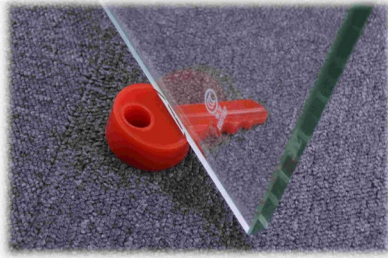

Material: Silicone

Survival Tool Card

#EOT7221

Size: 86 * 54 * 0.5 mm

Material: Stainless Steel

Neck/Head Band Mask

#EOT7214

Size: 24 * 34 cm