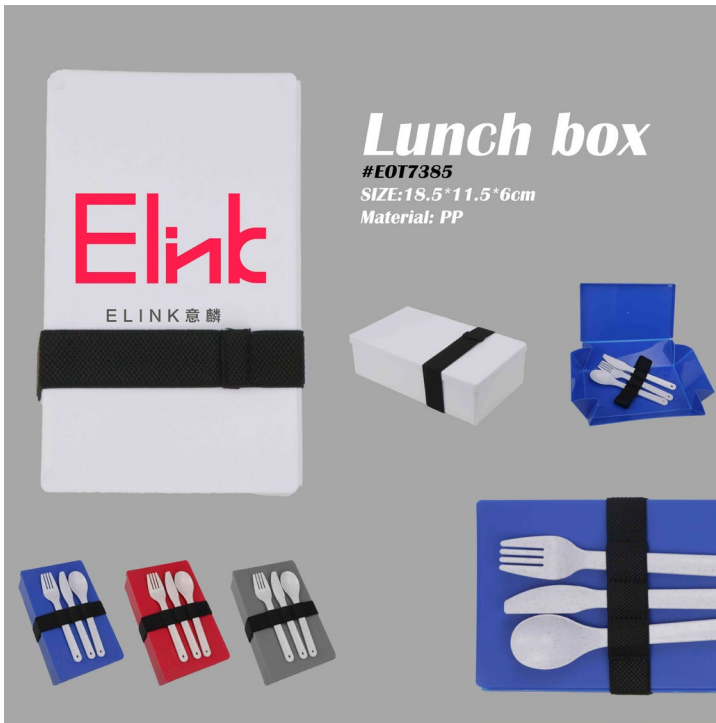

Fork&Knife: 80*18mm

Material: Metal

Flowerpot
#EOT7384
Size:10.5*9.5*8.5cm
Material:Wood

Storage basket

#EOT7386

Size:40.5*24.5*16.5 cm

Material:Wooden + Iron

Lunch box

#E0T7385

SIZE: 18.5*11.5*6cm

Material: PP

Storage Basket

#E0T7387

Size: 25.5*24*17 cm

Material: Wooden + Iron

Beach Mat