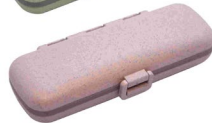

Material: Microfiber

Wheat Straw Pill Box

#EOT7054

Size: 13.5*5*3 cm

Material:
Wheat Straw bio-degradable + PP

Cooling Towel

#EOT7055

Size: 30*80 cm