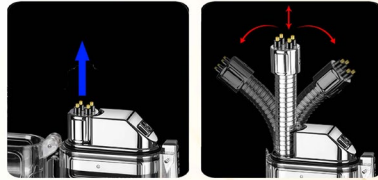

Outdoor emergency LED lights
#E0T7500

- Size: 8.6x4x2cm
- Material: PC

Flexible flexible hose