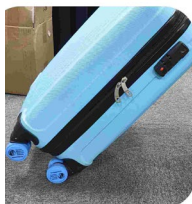

Plexiglass Keychain

EOT7430

Size: 5.6 * 3.2 * 0.3 cm

Material: PS

Floating Key Chain

EOT7431

Size: 2.5 * 2.5 * 6.3 cm

Material: PP