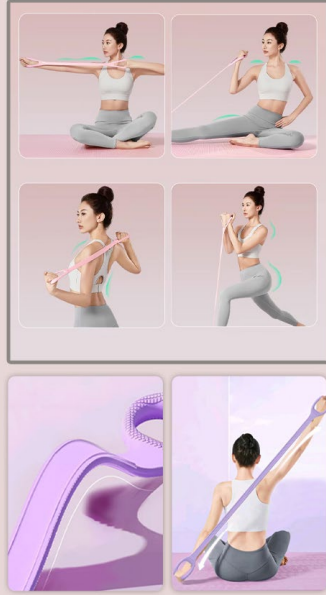

Fitness resistance bands

#E07546

Size : 9.5x42cm

Material : silica gel

Fitness Combo Set

#E07548

Fitness sandbag

Size : 4.5x15cm