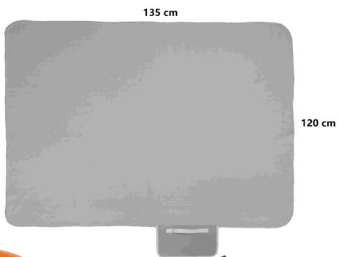

Cinema Suit

#EOT7366

Size: bag 60 * 20 cm

Material: 210D bag

+ Silicone cup

+ Polyester fleece