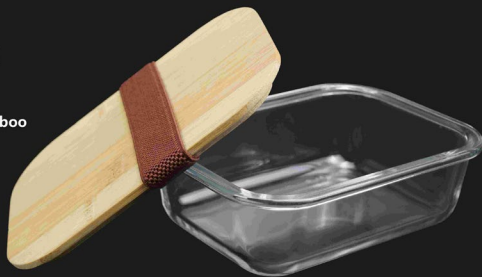

Straw-Spoon

#EOT7115

Size: 16 cm

Material: Stainless Steel

Antibacterial Towel

#EOT7113

Size: 30 * 80 cm

Material: Polyester

Salade Bottle & Fork with Thermal ice pack

#EOT7116
Size: Dia 11 * H 20 cm
Material: PP

Popsicle Mould

#EOT7114
Size: 14 * 9 * 3 cm
Material: Silicone + PP

Lunch Box

#EOT7111

Size: 17 * 12.6 * 6 cm

Material: Glass + Bamboo

Field survival tools

#EOT7109

Size: 11 * 4.5 * 2.5 cm

Material: ABS + PP

Ice Making Mould

#EOT7112

Size: 12.5 * 12.5 * 4.7 cm

Material: PP