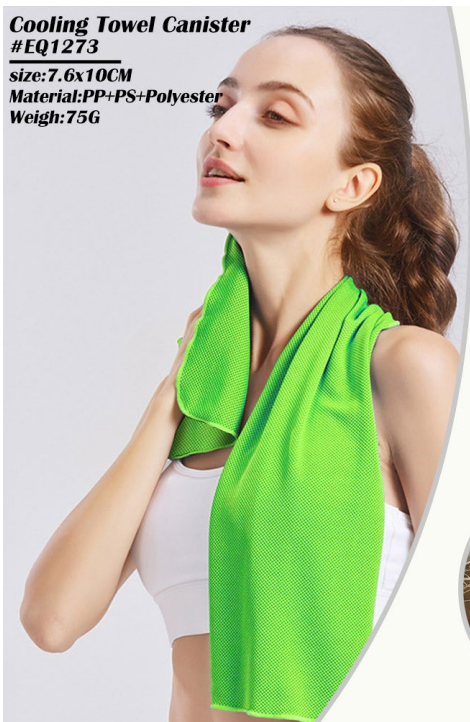

Cooling Towel Canister

#EQ1273

size:7.6x10CM

Material:PP+PS+Polyester

Weigh:75G