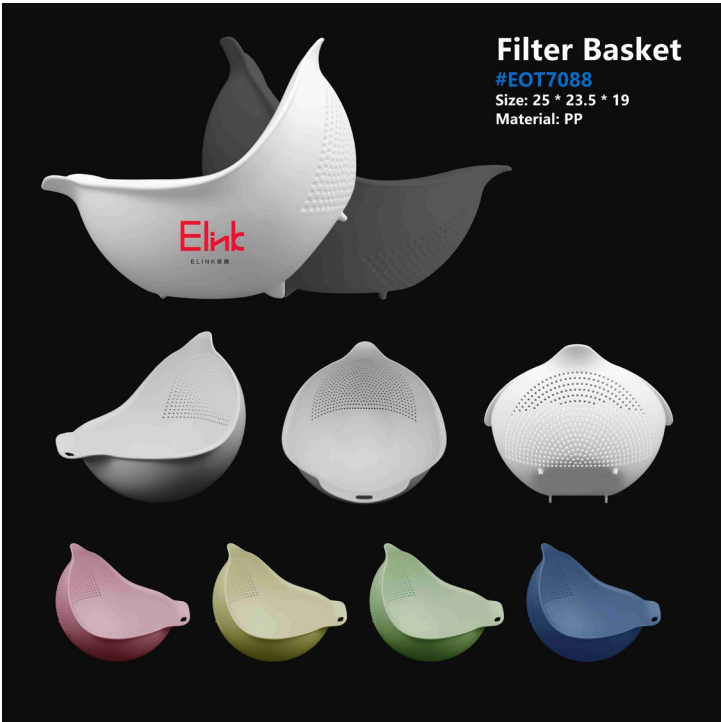

Material: Silicone

Kitchen Basket

#EOT7092

Size: 12.5 * 13 * 10 cm

Material: PVC

Ice Making Mould

#EOT7090

Size: Dia 21 * H 4.5 cm

Material: Silicone + PC

Desktop Trash Can

#EOT7087

Size: 11.6 * 12.7 * 12 cm

Material: PP

Water Spray Mop

#EOT7085

Size: L 120 cm

Material: ABS + PP + Stainless Steel
+ Fibre + Nylon

Filter Basket

#EOT7088

Size: 25 * 23.5 * 19

Material: PP

Headband with Button

#EOT7086

Size: Perimeter 47 cm / h 6.5 cm

Material: Polyester

Mirror

#EOT7083

Size: Dia 8 * h 1.1 cm

Material: Glass + Bamboo

Bamboo Holdfast

#EOT7081

Size: 24 * 3 * 1.5 cm