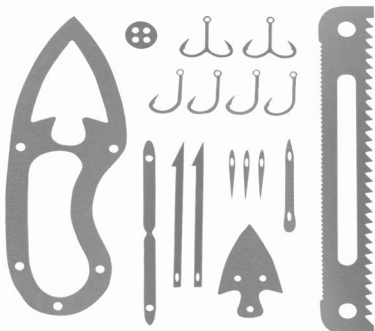

Material: Silicone

Survival Tool Card

#EOT7221

Size: 86 * 54 * 0.5 mm

Material: Stainless Steel

Neck/Head Band Mask

#EOT7214

Size: 24 * 34 cm