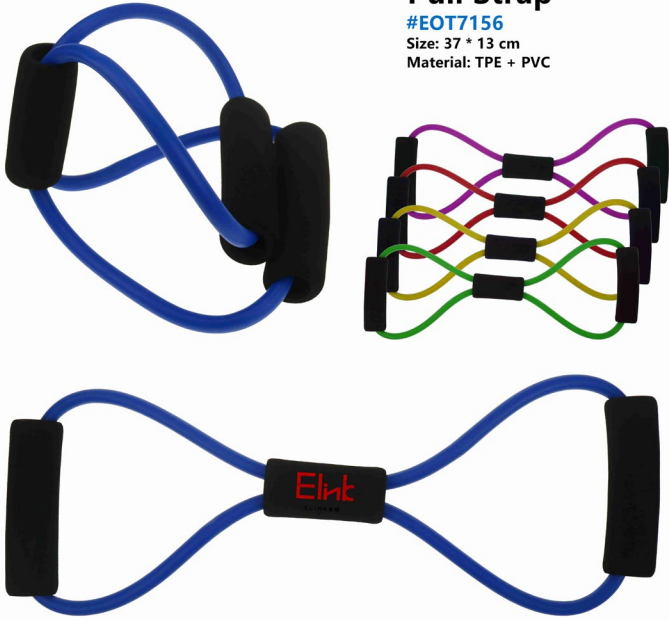

Clip

#EOT7155

Size: 15 * 8 * 2.8 cm

Material: ABS

Boxed towel

#EOT7153

Size: box 5.7 * 7.8 * 13.3 cm / towel 30 * 80 cm

Material: PE box + Polyester towel

Pull Strap

#EOT7156

Size: 37 * 13 cm

Material: TPE + PVC

Clip

#EOT7154

Size: 7.5 * 5.5 * 2.3 cm

Material: ABS