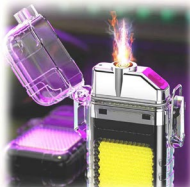

Outdoor emergency LED lights #E017487

- Size: 7.5x5x1.7cm
- Material: PC

Outdoor emergency LED lights #E017486

- Size: 12x3.2cm
- Material: PC