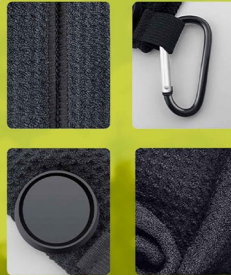

Material: Silicone

Cleaning cloth
#E07533

- Size: 30x30cm
- Material: 280gsm Microfiber

Cleaning cloth

Magnetic Golf Towel

- #E07531**
Size : 40x40cm
Material: Walf checks

Magnetic

Stainless steel leather hip flask #E07534