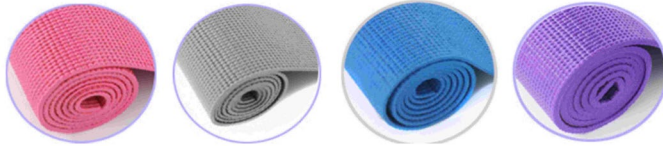

Material: Stainless Steel + ABS

Yoga Mat

#EOT7144

Size: 24 * 72 inch / thickness 6 mm

Material: PVC

Storage Bottle

#EOT7142

Size: 7 * 19.5 cm