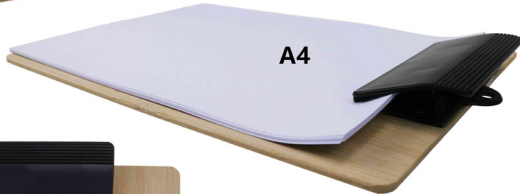

File Folder

#ES2041

Size: 32 * 23 cm

Material: PP + Bamboo