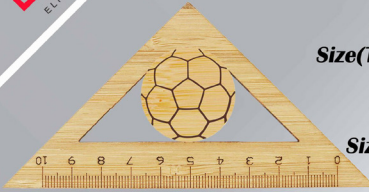

## Soft Ruler

#ES2009

Size: 31\*3\*0.3 cm

Material: PVC

**Elink**  
E.LINK 文具

## Bamboo Ruler

#ES2056

Size(Straight): 16\*4.5\*0.2cm

Size(Triangle): 12.5\*7\*14.2\*0.2cm

Size(Isosceles Triangle):

9\*13\*0.2cm

Size(Compasses):  $\varnothing 11.7*0.2$ cm

Material: Bamboo