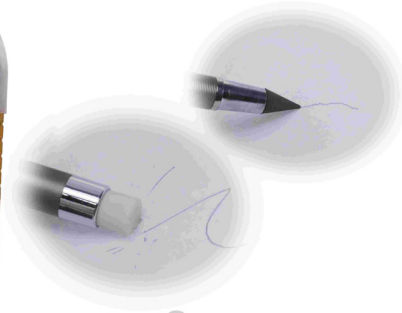

Inkless Pen

#ES2031

Size: 17 cm

Material: Aluminum + Alloy + Eraser

Write and erase like a pencil , but cannot be used up

Inkless Pen

#ES2029

Size: 16 cm

Material: Bamboo + PP + Alloy + Eraser

Write and erase like a pencil , but cannot be used up