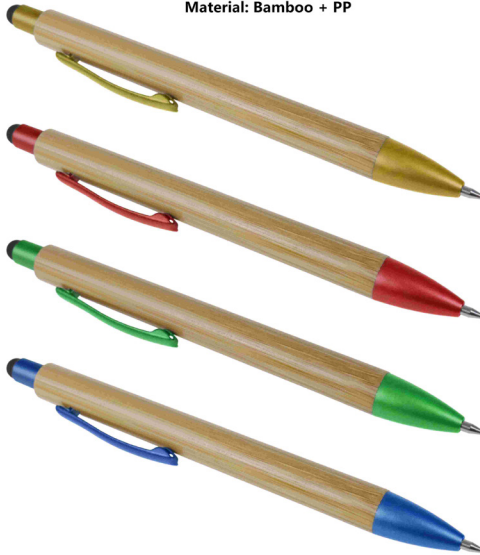

## Color Pen

#ES2028

Size: 15.5 cm

Material: Silicone + PP

## Pen

#ES2027

Size: 15.5 cm

Material: Bamboo + PP

## Pen

#ES2025

Size: 14.5 cm

Material: Bamboo + PP