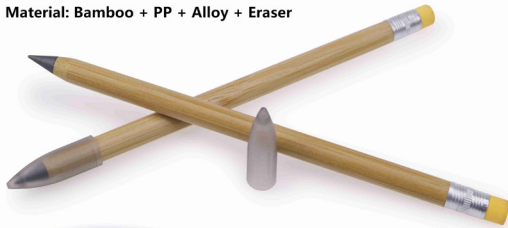

## Inkless Pen

#ES2031

Size: 17 cm

Material: Aluminum + Alloy + Eraser

Write and erase like a pencil , but cannot be used up

## Inkless Pen

#ES2029

Size: 16 cm

Material: Bamboo + PP + Alloy + Eraser

Write and erase like a pencil , but cannot be used up