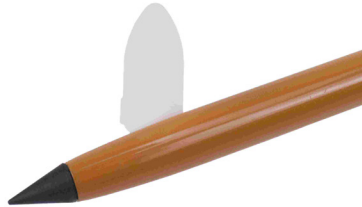

## Inkless Pen

#ES2037

Size: 17 cm

Material: ABS + Alloy + Eraser

Write and erase like a pencil , but cannot be used up

## Inkless Pen

#ES2038

Size: 14.5 cm

Material: ABS + Alloy

Write and erase like a pencil , but cannot be used up