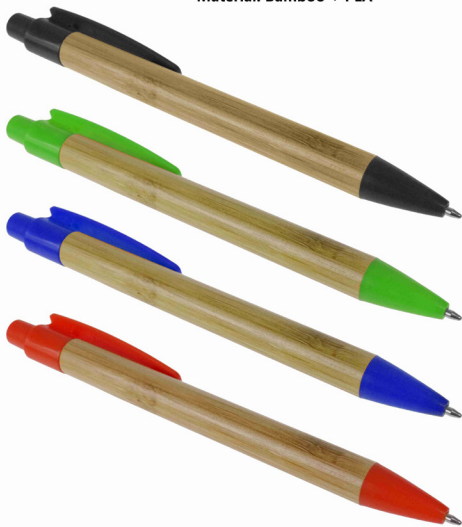

## A Pencil with ruler

#ES2026

Size: 18 cm

Material: wood

## Pen

#ES2024

Size: 15.5 cm

Material: Bamboo + Wheat Straw Bio-degradable

## Pen

#ES2023

Size: 14 cm

Material: Bamboo + PLA