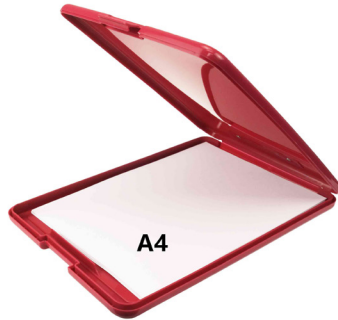

## File Folder

#ES2043

Size: 40 \* 25 \* 4 cm

Material: PP

## File Folder

#ES2041

Size: 32 \* 23 cm

Material: PP + Bamboo

## File Folder

#ES2042

Size: 34 \* 24 \* 2.5 cm

Material: PP