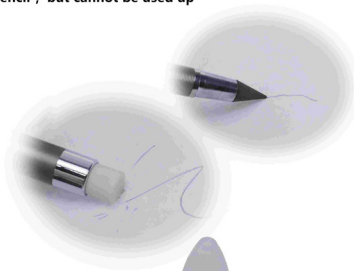

Inkless Pen

#ES2036

Size: 17 cm

Material: Aluminum + Alloy + Eraser

Write and erase like a pencil , but cannot be used up