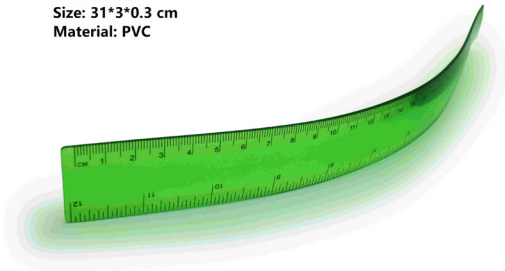

## Chalk

#ES2010

Size: H 10.2 \* Dia 2.4 cm /each

Material: Calcium carbonate + limestone

## Liquid Mark

#ES2011

Size: Dia 1.8 \* H 11 cm

Material: PP + AS

## Soft Ruler

#ES2009

Size: 31\*3\*0.3 cm

Material: PVC

**Elink**  
E.LINK 文具

## Bamboo Ruler

#ES2056

Size(Straight): 16\*4.5\*0.2cm

Size(Triangle): 12.5\*7\*14.2\*0.2cm

Size(Isosceles Triangle):

9\*13\*0.2cm

Size(Compasses):  $\varnothing 11.7*0.2$ cm

Material: Bamboo