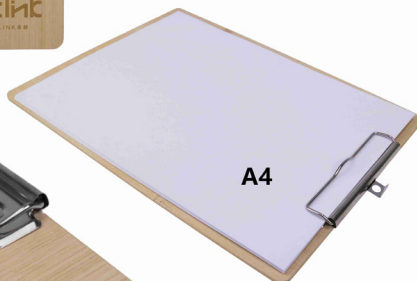

## File Folder

#ES2041

Size: 32 \* 23 cm

Material: PP + Bamboo

## File Folder

#ES2042

Size: 34 \* 24 \* 2.5 cm

Material: PP

## File Folder

#ES2040

Size: 32 \* 23 cm

Material: Stainless Steel + Bamboo