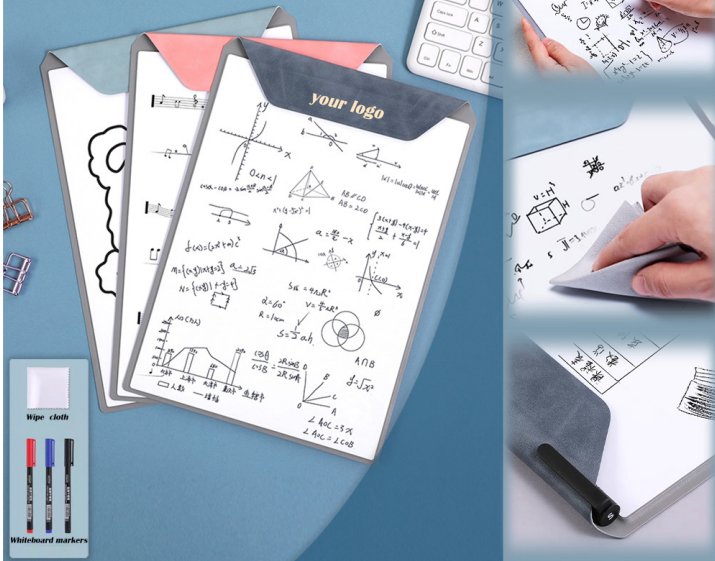

Handwritten splints

#ES2099

Size: 22.5X32cm

Material: leather