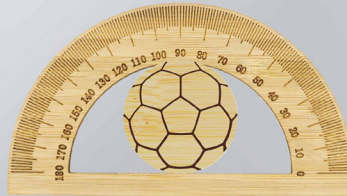

## Soft Ruler

#ES2009

Size: 31\*3\*0.3 cm

Material: PVC

**Elink**  
E.LINK 文具

## Bamboo Ruler

#ES2056

Size(Straight): 16\*4.5\*0.2cm

Size(Triangle): 12.5\*7\*14.2\*0.2cm

Size(Isosceles Triangle):

9\*13\*0.2cm

Size(Compasses):  $\varnothing 11.7*0.2$ cm

Material: Bamboo