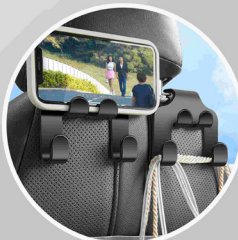

Elink
ELINK 品牌

Car phone holder

#EG9243

Size: 10.6*11.5cm

Materia: ABS

Elink
ELINK 爱琳

Photo frame
#EG9234
Size: 16.5*9*5cm
Materia: Bamboo

Elink
ELINK 爱琳