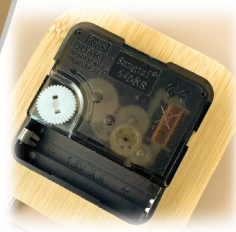

Material: PVC + Aluminum

Bamboo Clock

#EG9042

Size: 9x9 5x5.3CM

Material: Bamboo

Color customization

Mask Ear Hook

#EG9010