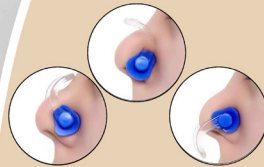

- Size: 7x11x0.5cm
- Material: glass+PU

Mirror phone holder

#EG9278

- Size: 7x10.7x0.5cm
- Material: glass+PU

Unzip the keyboard pendant **#EG9277**

- **Size :7x3.2x2.2cm**
- **Material :Wood+ABS**

Head massage comb **#EG9279**

- **Size: 9x7x2.5cm**
- **Material: Soft silicone**

Mini Tumbler Keychain #EG9272

- Size: 9.3x4.8x3m
- Material: PVC+Al

Comfortable
texture

Light and
portable

Swimming goggles set

#EG9274

Size : 17x 6.5x5cm

Material: Silicone+PC

Earplugs & Nose clips

Numbered plate keychain

#EG9273

- Size : 5.5x2x0.4cm/7.7x2.7x 0.4
- Material : stainless steel

Razor brush

#EG9275

Size: 8X0.7X4.6cm