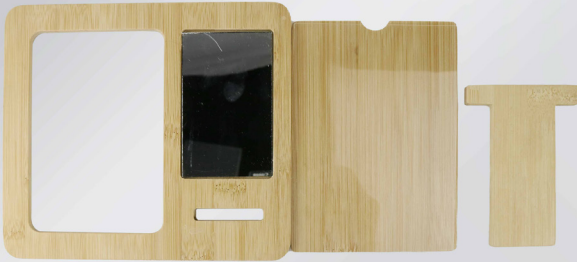

Elink
ELINK 品牌

Car phone holder

#EG9243

Size: 10.6*11.5cm

Materia: ABS

Elink
ELINK 爱琳

Photo frame
#EG9234
Size: 16.5*9*5cm
Materia: Bamboo

Elink
ELINK 爱琳

Seat back hook
#EG9257
Size: 16.2*4.2*2.2cm
Materia: PU leather+Zinc alloy

Elink
ELINK 宜林

Desktop small flower rack

#EG9205

Size: 11*5.5*3.8cm

Materia: Glass+Wood

Elink
ELINK 宜林

Brooch