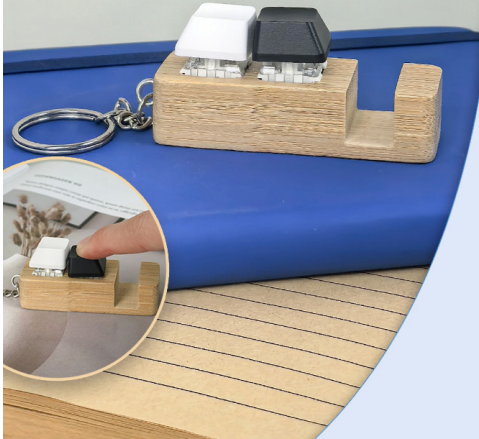

- Size: 7x11x0.5cm
- Material: glass+PU

Mirror phone holder

#EG9278

- Size: 7x10.7x0.5cm
- Material: glass+PU

Unzip the keyboard pendant **#EG9277**

- **Size :7x3.2x2.2cm**
- **Material :Wood+ABS**

Head massage comb **#EG9279**

- **Size: 9x7x2.5cm**
- **Material: Soft silicone**

Mini Tumbler Keychain #EG9272

- Size: 9.3x4.8x3m
- Material: PVC+Al

Comfortable
texture

Light and
portable

Swimming goggles set

#EG9274

Size : 17x 6.5x5cm