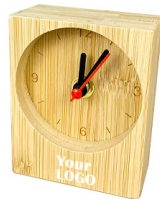

+ blotting paper * 50

Bamboo Clock

#EG9041

Size: 7.8x3.9x9.7CM

Material: Bamboo

Hook

#EG9040

Size: 5 * 6.7 * 0.6 cm