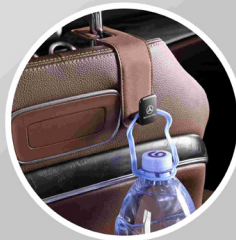

Seat back hook
#EG9257
Size: 16.2*4.2*2.2cm
Materia: PU leather+Zinc alloy