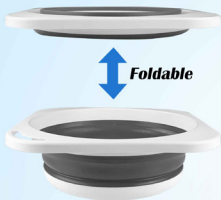

- Size: 14.5x9.5cm
- Material: Crystal Super Soft

Multifunctional Cleaning Brush
#EG9265

- Size: 12.2x4.2x2.7cm
- Material: ABS

Travel wallet
#EG9267

- Size: 14.6x10.1x1.4cm
- Material: PVC Leather

Seat back hook

#EG9260

Foldable hook, easy to carry, strong load-bearing capacity.

- Size: 16.2x3.9x0.4cm
- Materia: Silicone

Cleaning Brus

#EG9262

- Size: 9.5x4.5x1.8cm
- Material: PP

Cleaning spray cloth **#EG9261**

- Size: 7.7x4.5x2.8 cm
- Material: PP

Folding basin

#EG9263

- Size: 29.5x29.5x10cm
(Fold):9.5x29.5x3.5cm
- Material: PP+TPR

Elink
ELINK 品牌

Garbage can ashtray

#EG9233

Size: 13*9.5cm

Materia: Iron