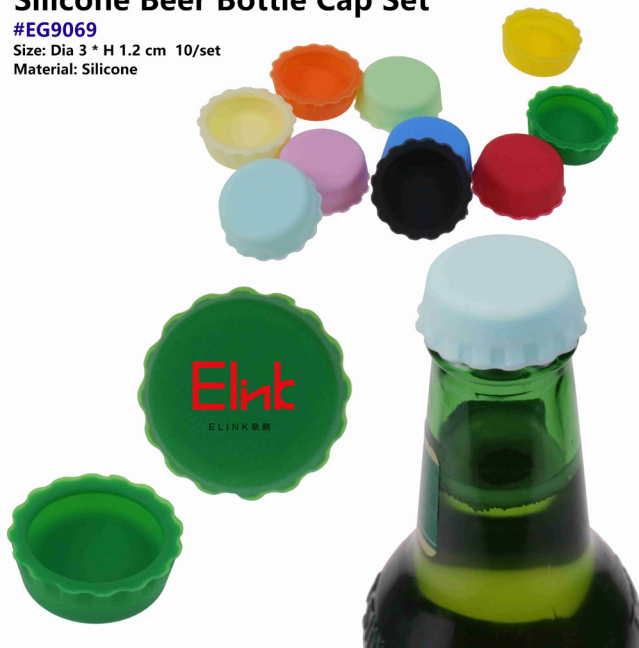

Size: 10.5 * 9 * 5 cm

Material: Suede

Safety Belt Stop Clip

#EG9110

Size: 7.3 * 4.2 cm

Material: Suede + Magnet

Wooden plastic clips #EG9112

Size: 5.5x6x3.5CM

Material: Plastic+Wood

weight: 23.5g

Calendar board

#EG9053
Size: 10.5 * 8.8 cm
Material: Aluminium

Plastic Small Bucket

#EG9055
Size: 8.7*8.7*10.2cm
Material: PP
Weight: 56g

Desktop Memo Clip

#EG9054

Size: 4.8 * 4.8 * 6.2 cm (box)
Material: Wood + Steel
+ PVC box

Silicone Beer Bottle Cap Set

#EG9069

Size: Dia 3 * H 1.2 cm 10/set
Material: Silicone

MagneticSiliconeStress Relief Toy

#EG9044

Size:3CMx4

Material:Silicone+Magnet