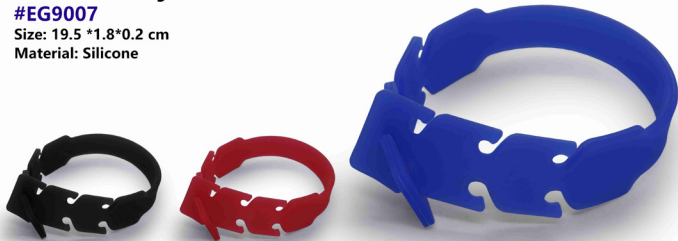

Size: 6.5 * 4.5 * 2 cm / box

Material: Silicone + PP box

Resistance Band Kit

#EG9033

Size: 120cm / 22 * 24 cm bag

Material: TPE

Mask sling

#EG9021

Size: 56 cm

Material: Silicone

Tool Organizer

#EG9038

Size: 21 * 5 * 3.2 cm

Material: PP + Silicone

Pencil case
#EG4303
Size : 20x8x8.5cm
Material : pu + polyester

Mask Lanyard

#EG9007
Size: 19.5 *1.8*0.2 cm
Material: Silicone

Leather Pen Loop

#EG9006

Size: 6*4 cm

Material: Leather

Mask Lanyard

#EG9008

Size: 15 * 2 cm