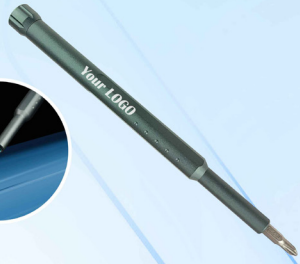

Material: 420Stainless steel

Weigh: 9g

Tape measure
#ET3101

- Size: 3m/5m
- Material: ABS

71 in 1 screwdriver
#ET3099

- Size: 16x6.2x1.8cm
- Material: Al+ABS+CRB

Magnetic attraction

70 in 1 screwdriver #ET3100

● Size: 16x6.2x1.8cm

● Material: Al+ABS+CRB

Strong magnetic adsorption

6 in 1 screwdriver #ET3097

● Size: 13.5x4x1.6cm

● Material: Iron+ABS

Self adhesive buckle

Smooth rotation