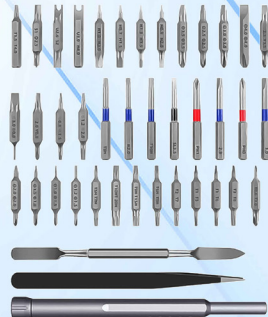

Material: 420Stainless steel

Weigh: 9g

Tape measure
#ET3101

- Size: 3m/5m
- Material: ABS

71 in 1 screwdriver
#ET3099

- Size: 16x6.2x1.8cm
- Material: Al+ABS+CRB

Magnetic attraction

70 in 1 screwdriver #ET3100

● Size: 16x6.2x1.8cm

● Material: Al+ABS+CRB

Strong magnetic adsorption

6 in 1 screwdriver #ET3097

● Size: 13.5x4x1.6cm

● Material: Iron+ABS

Self adhesive buckle

Smooth rotation