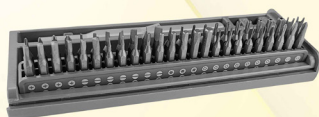

4TH Floor ,Chaoping Building,

Yinzhou District, Ningbo 315104 China

NINGBO ELINK IMPORT EXPORT CO.,LTD

Elink
ELINK 意麟

**Bamboo Screwdriver Set
#ET3071**

**Size: 4.7x8x4CM
Material: Bamboo**

**48 in 1 screwdriver
#ET3098**

Size: 16x6.2x1.8cm

**Adding or subtracting
magnetic slots**

Bamboo Tape Measure

#ET3061

Size:4.5x4 5x18CM

Material:Bamboo

Weigh:29g

Bamboo Screwdriver Set