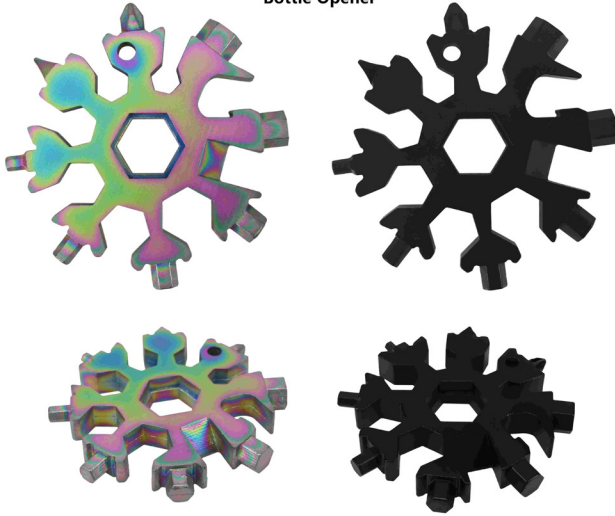

Size: 8.5 * 5.1 * 1.3 cm

Material: ABS + Tungsten steel + Ceramics

Multifunctional Wrench Tool

#ET3029

Size: 6 * 6 * 0.6 cm

Material: Cast Steel

External hexagon screw driver

Hexagon screw driver

Cross screwdriver

Cross screwdriver

Bottle Opener

Multifunctional Wrench Tool

#ET3030

Size: 6.3 * 6.3 * 0.8 cm

Material: Cast Steel

External hexagon screw driver

Hexagon screw driver

Cross screwdriver

Cross screwdriver

Bottle Opener

Multi Functional Gadget

#ET3028

Size: 3.3 * 11 * 1.1 cm

Material: ABS + Magnet + Metal