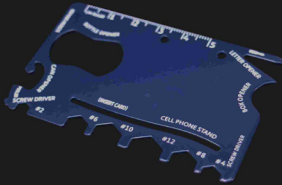

Multi Functional Tools

#ET3038

Size: 8.5 * 5.5 cm

Material: Stainless Steel + PU