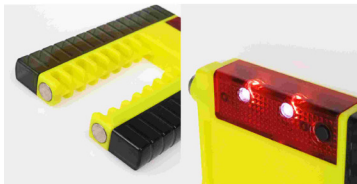

Screwdriver set

#ET3087

Size: 15.8*8.6*2.6cm

Material: ABS+Iron

Safety belt cutter

Warning light

Multifunctional Vehicle Emergency Tools

#ET3057

Size: 10.6 * 14 * 1.7 cm

Material: ABS + PS

Magnet

floodlight

Broken window hammer

Snow scraper

Muti-function Phone Stents

#ET3056

Size: 5.5 * 9 * 0.5 cm

Material: Stainless steel + ABS

Bendable screwdriver

#ET3054

Size: 3.5 * 16 cm

Material: ABS + Steel

Multi-function Phone Stents

#ET3055