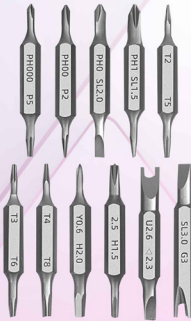

● Size: 16x6.2x1.8cm

● Material: Al+ABS+CRB

Strong magnetic adsorption

6 in 1 screwdriver #ET3097

● Size: 13.5x4x1.6cm

● Material: Iron+ABS

Self adhesive buckle

Smooth rotation

Strong magnetism

After pressing, it can be pulled out

22 in 1 screwdriver #ET3096

- Size: 14.5x2.17cm
- Material: Iron+ABS

Smooth bearing rotation

Strong magnetism

48 in 1 screwdriver #ET3094

- Size: 16.8x6.6x1.7cm
(screwdriver):12.6x1.1cm

Press to open

Strong magnetic adsorption

8 in 1 screwdriver

#ET3095

Size: 15x3.7x3.7cm

(screwdriver):12.5x2.96x2.96cm

Electric 22 in 1 screwdriver

#ET3093