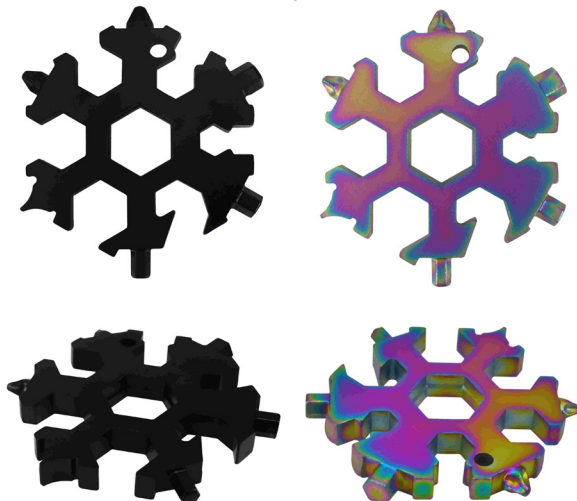

Size: 8.5 * 5.1 * 1.3 cm

Material: ABS + Tungsten steel + Ceramics

Multifunctional Wrench Tool

#ET3029

Size: 6 * 6 * 0.6 cm

Material: Cast Steel

External hexagon screw driver

Hexagon screw driver

Cross screwdriver

Cross screwdriver

Bottle Opener

Multifunctional Wrench Tool

#ET3030

Size: 6.3 * 6.3 * 0.8 cm

Material: Cast Steel

External hexagon screw driver

Hexagon screw driver

Cross screwdriver

Cross screwdriver

Bottle Opener

Multi Functional Gadget

#ET3028

Size: 3.3 * 11 * 1.1 cm

Material: ABS + Magnet + Metal