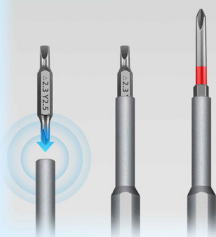

Material: 420Stainless steel

Weigh: 9g

Tape measure
#ET3101

- Size: 3m/5m
- Material: ABS

71 in 1 screwdriver
#ET3099

- Size: 16x6.2x1.8cm
- Material: Al+ABS+CRB

Magnetic attraction

70 in 1 screwdriver #ET3100

● Size: 16x6.2x1.8cm

● Material: Al+ABS+CRB

Strong magnetic adsorption

6 in 1 screwdriver #ET3097

● Size: 13.5x4x1.6cm

● Material: Iron+ABS

Self adhesive buckle

Smooth rotation