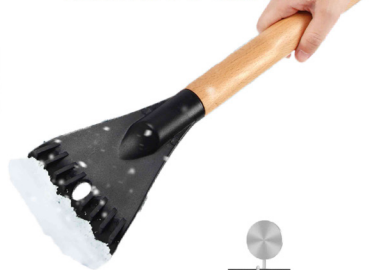

Small and portable
Simple design
Easy deicing

Snow Blade

#ET3067

Size:10*10cm

Material:ABS TPR

Ice Scraper

#ET3068

Size:32.3*19.5cm

Material:Wooden+PP

scratch and clean

Remove thick ice

Wooden Handle

Hanging Hole Design

Large Area
Shovel Head
Shovel Snow Quickly

Snow Shovel

#ET3066