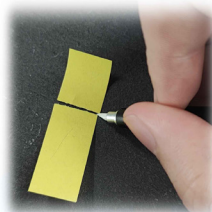

Ceramic knife