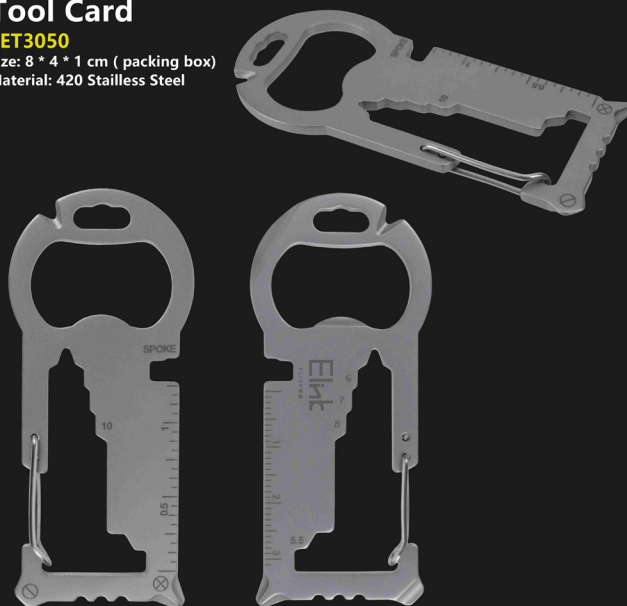

Size: 6.4 * 9.5 cm

Material: Stainless steel + PP

Spirit Level

#ET3053

Size: 8.5 * 4.5 * 2 cm

Material: PS + Magnet

Leaf Scoops and Claws

#ET3052

Size: 34.5 * 48 * 11 cm 2pcs/pair

Material: PP

Tool Card

#ET3050

Size: 8 * 4 * 1 cm (packing box)

Material: 420 Stainless Steel

Tool Card

#ET3048

Size: 8 * 4 * 1 cm (packing box)

Material: 420 Stainless Steel

Garden Shears with Storage Box set

#ET3046

Size: 19 * 5 * 2 cm

Material: ABS + Stainless Steel
+ LDPE +TPR + PP

Multifunctional Tool Knife

#ET3047