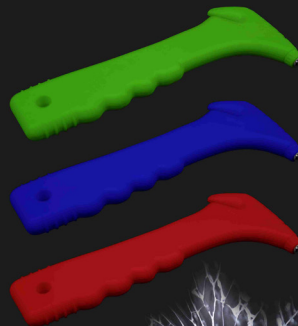

Hexagon screw driver

Cross screwdriver

Cross screwdriver

Bottle Opener

Multi Functional Gadget

#ET3028

Size: 3.3 * 11 * 1.1 cm

Material: ABS + Magnet + Metal

Double ended screwdriver

#ET3027

Size: 1.1 * 13.5 cm

Material: ABS + Steel + Magnet

Lifesaving Hammer

#ET3025

Size: 20 * 8.5 * 1.5 cm

Material: PP + Stainless Steel

knife

Screwdriver Pen

#ET3026

Size: Dia 1.2 * H 13.3 cm

Material: ABS

Tool Bag Set

#ET3024

Size: 10 * 15.5 * 3.5 cm storage bag