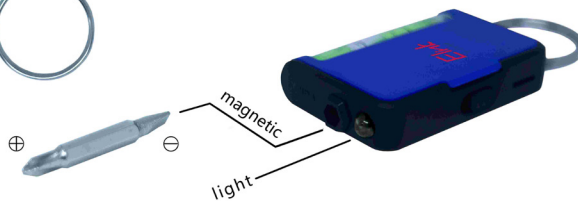

Material : EVA box+iron+Copper wire+rubber+PP

Weight : 900g

Slotted
screwdriver
(Size:18cm)

Phillips
screwdriver
(Size:18cm)

Manometer pen
(Length:14.5cm)

pincers
(Length:15cm)

fuse
(Length:215cm)

Elink
ELINK & M