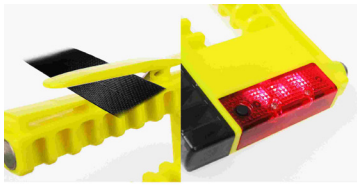

BACK

Back non-slip design

FRONT

Front non-slip design

Hassock

#ET3064

Size:45*21cm

Material:Foam

Screwdriver set

#ET3087

Size: 15.8*8.6*2.6cm

Material: ABS+Iron

Safety belt cutter

Warning light

Multifunctional Vehicle Emergency Tools

#ET3057

Size: 10.6 * 14 * 1.7 cm

Material: ABS + PS

Magnet

floodlight

Broken window hammer

Snow scraper

Muti-function Phone Stents

#ET3056

Size: 5.5 * 9 * 0.5 cm

Material: Stainless steel + ABS

Bendable screwdriver

#ET3054

Size: 3.5 * 16 cm

Material: ABS + Steel

Multi-function Phone Stents

#ET3055