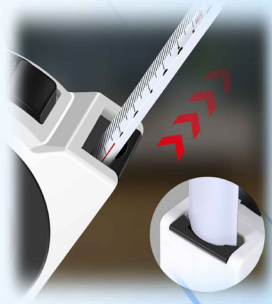

Tape measure
#ET3101

- Size: 3m/5m
- Material: ABS