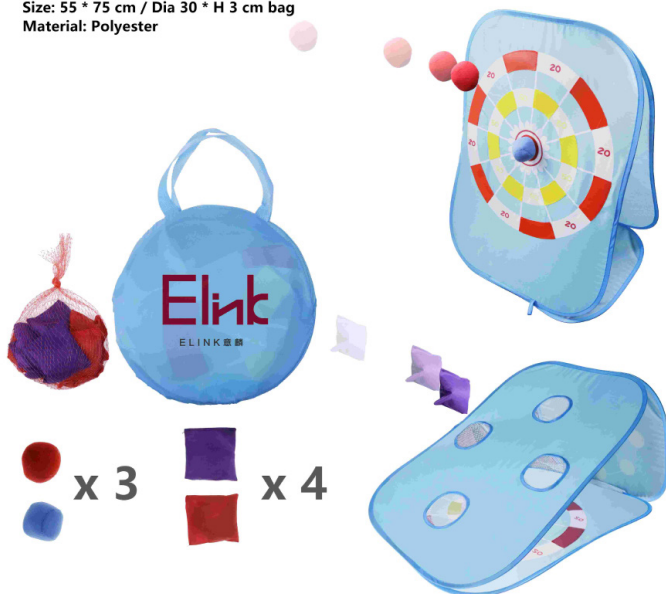

Throwing toys Set

#EJ9025

Size: 55 * 75 cm / Dia 30 * H 3 cm bag

Material: Polyester