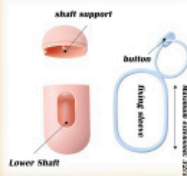

Poop collection box

#EP3002

Size: 9x5x3.5cm

Material: ABS

Weight:42g