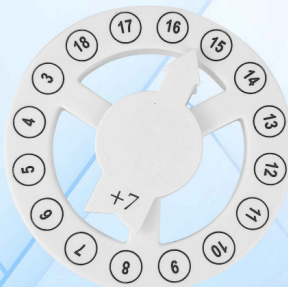

## ***Silicone Tactile Circular Toy***

**#EJ9140**

**Size: 123\*14MM**

**Material: Silicone**

## **Decompression ball** **#EJ9070**

- Size: 6.2x5.5cm
- Material: Silicone

**Press to decompress**

**Applicable scenarios**

## **Math Facts Fidget Spinners Addition** **Game Educational Toy** **#EJ9072**

- Size: 7.5x1.2cm
- Material: ABS

**Corresponding to the addition and subtraction of numbers on the front and back.**